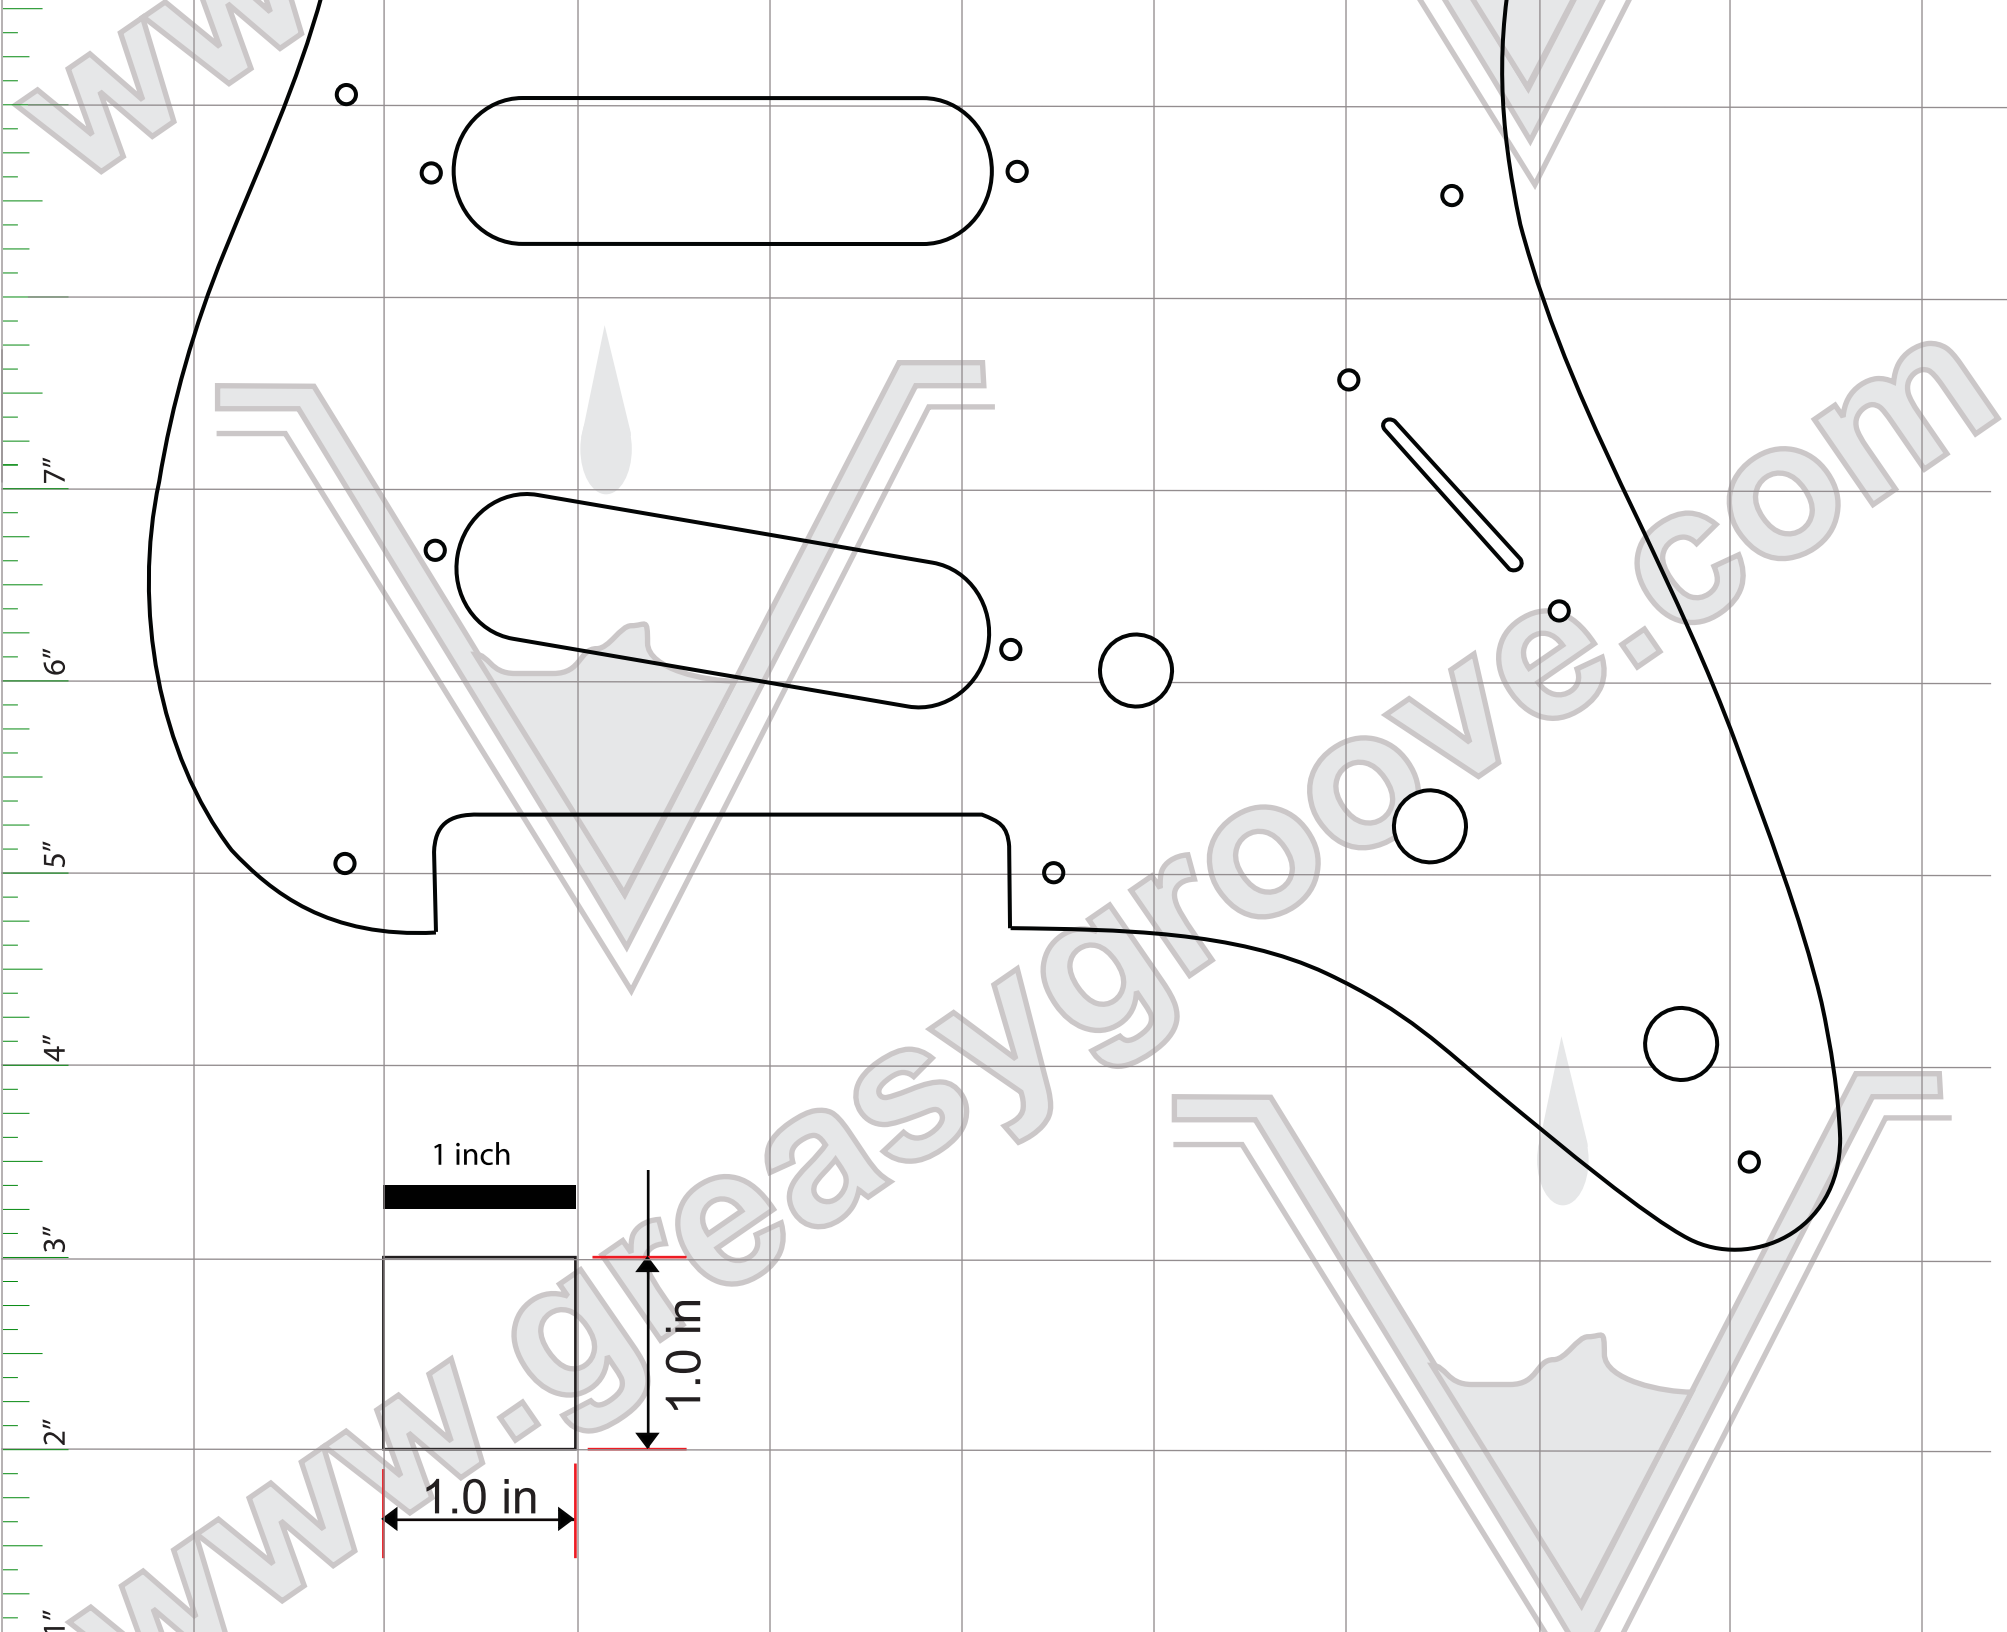

Fender® Strat SSS 8 Hole

7"

7"

6"

5"

4"

3"

2"

1"

1 inch

1.0 in

1.0 in