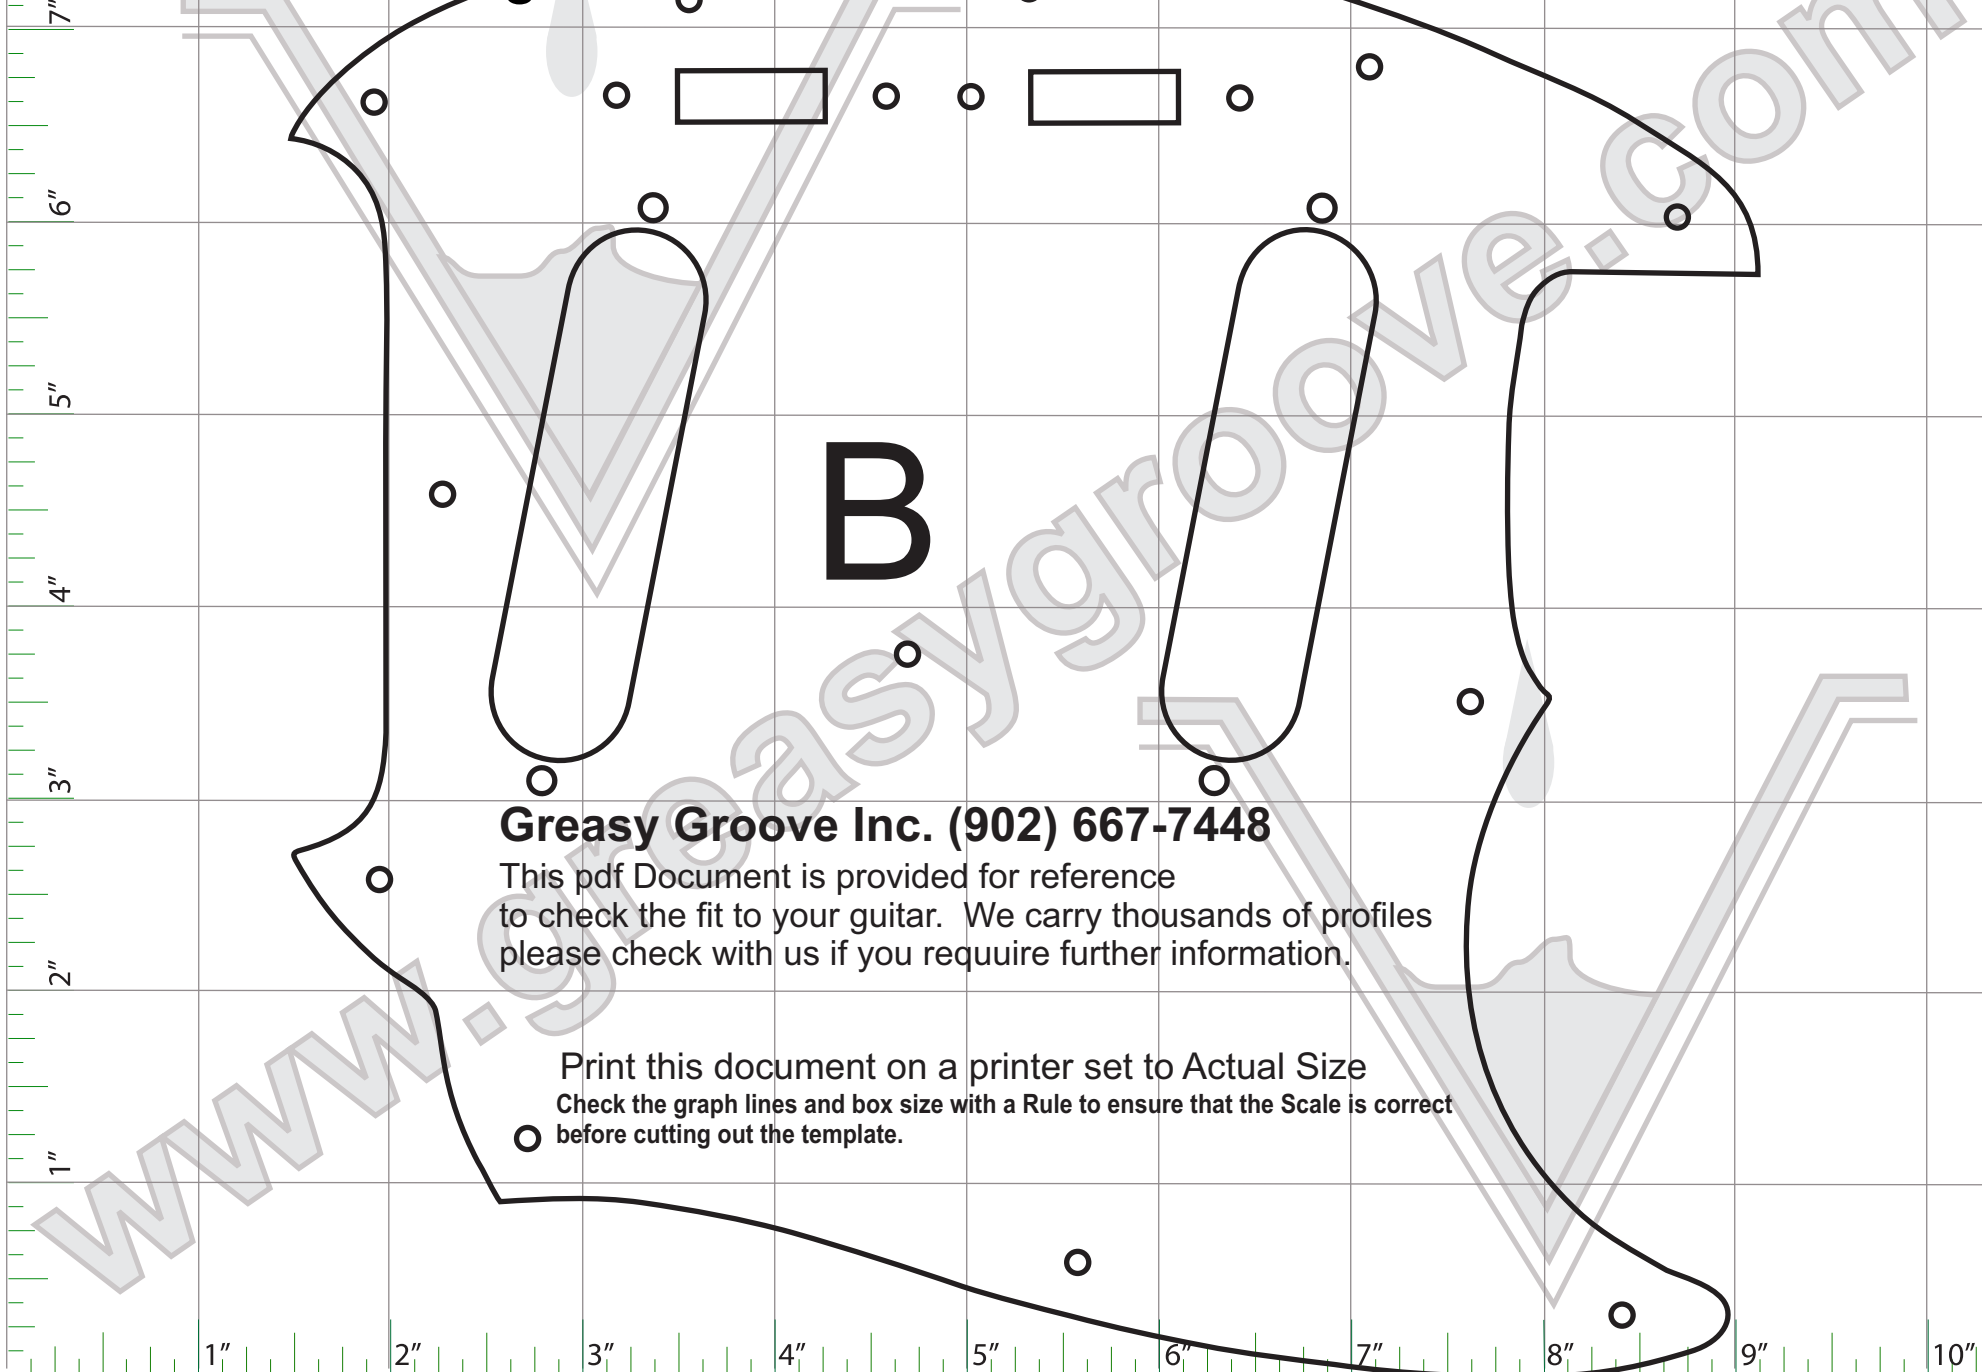

# Fender® Mustang Profile "B"

# B

**Greasy Groove Inc. (902) 667-7448**

This pdf Document is provided for reference to check the fit to your guitar. We carry thousands of profiles please check with us if you require further information.

Print this document on a printer set to Actual Size

Check the graph lines and box size with a Rule to ensure that the Scale is correct

○ before cutting out the template.